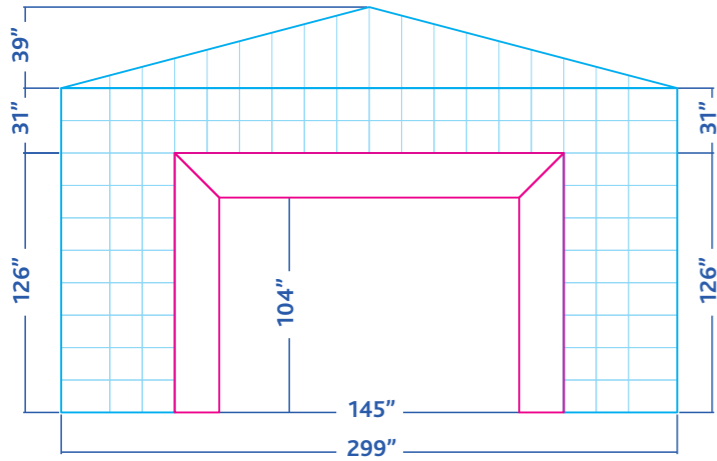

25ft x 25ft Inflatable Cube Tent

Print area 

Entrance / Window 

Keep all important graphics inside the safe visible areas

All text & strokes must be outlined

Any pixel-based artwork must be a minimum of 100dpi

Front

Sides

Top