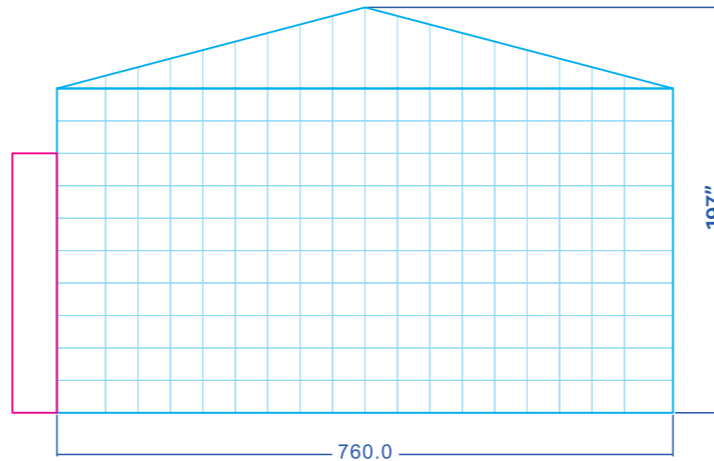

25ft x 25ft Inflatable Cube Tent

Print area 

Entrance / Window 

Keep all important graphics inside the safe visible areas

All text & strokes must be outlined

Any pixel-based artwork must be a minimum of 100dpi

Front

Sides

Top